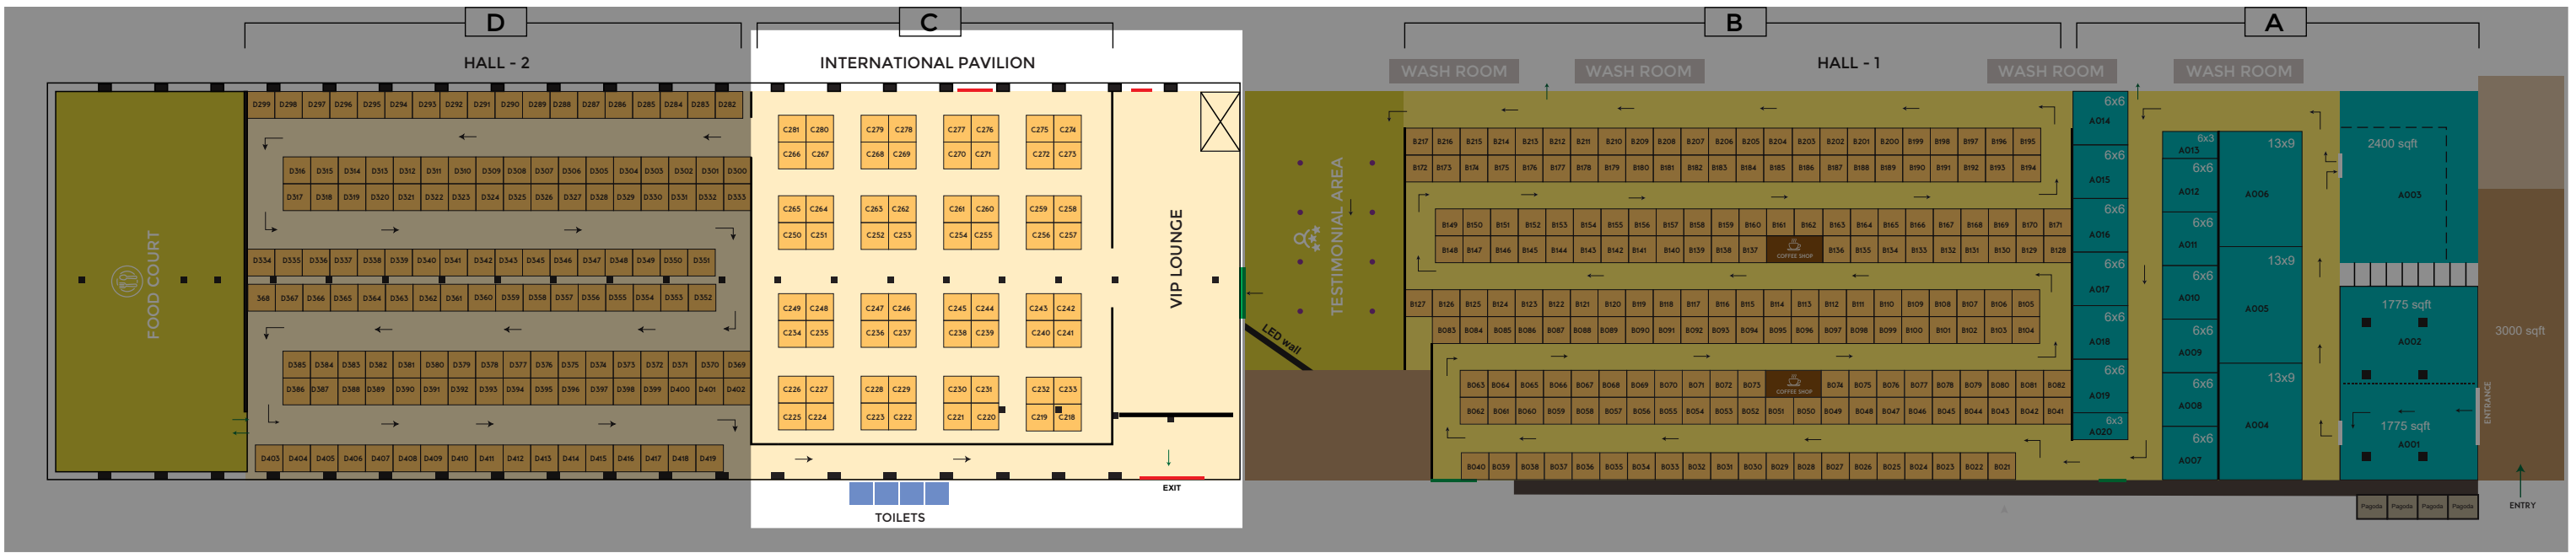

AVAILABLE
 TENTATIVE
 CONFIRMED

3m X 3m Stall

ALL DIMENSIONS ARE IN METERS UNLESS STATED OTHERWISE

DISCLAIMER: THE FLOOR PLAN IS DYNAMIC & IS SUBJECT TO CHANGE. ORGANIZERS RESERVE THE RIGHT TO CHANGE THE FLOOR PLAN WITHOUT ANY INTIMATION

HALL - 1 / PART A
(BARE SPACE)

- AVAILABLE
- TENTATIVE
- CONFIRMED

HALL - 1 / PART B

- AVAILABLE
- TENTATIVE
- CONFIRMED

INTERNATIONAL PAVILION / PART C

- AVAILABLE
- TENTATIVE
- CONFIRMED

HALL - 2 / PART D