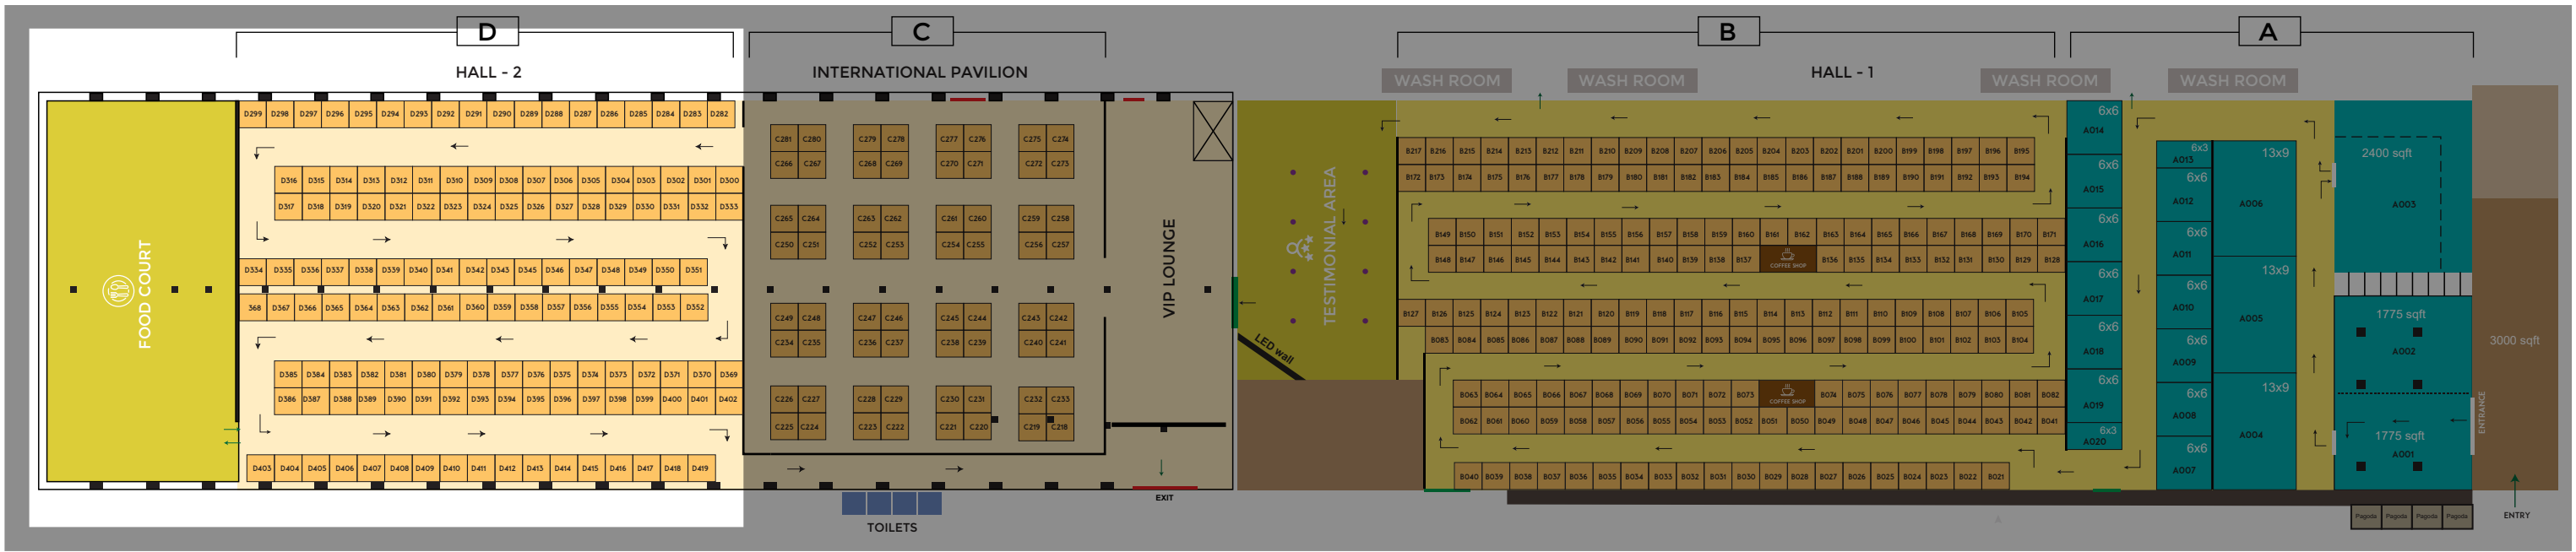

AVAILABLE
 TENTATIVE
 CONFIRMED

3m X 3m Stall

ALL DIMENSIONS ARE IN METERS UNLESS STATED OTHERWISE

DISCLAIMER: THE FLOOR PLAN IS DYNAMIC & IS SUBJECT TO CHANGE. ORGANIZERS RESERVE THE RIGHT TO CHANGE THE FLOOR PLAN WITHOUT ANY INTIMATION

HALL - 1 / PART A
(BARE SPACE)

- AVAILABLE
- TENTATIVE
- CONFIRMED

HALL - 1 / PART B

- AVAILABLE
- TENTATIVE
- CONFIRMED

INTERNATIONAL PAVILION / PART C

- AVAILABLE
- TENTATIVE
- CONFIRMED

HALL - 2 / PART D