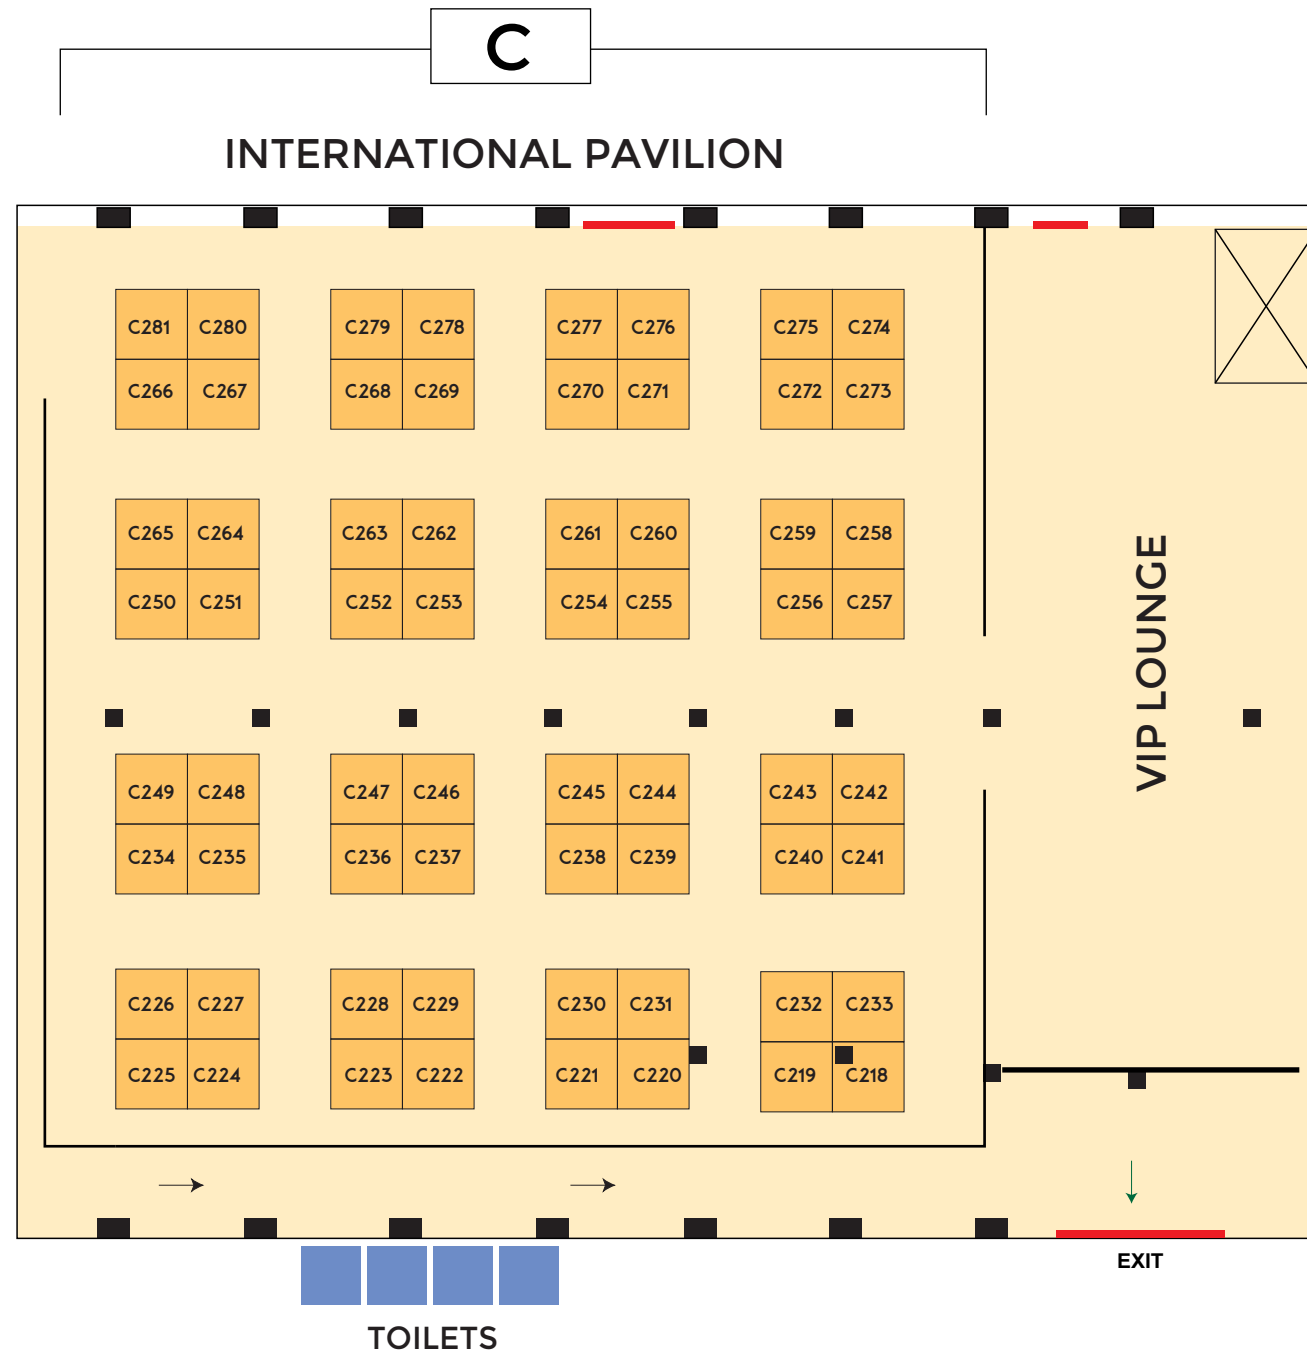

AVAILABLE
 TENTATIVE
 CONFIRMED

3m X 3m Stall

ALL DIMENSIONS ARE IN METERS UNLESS STATED OTHERWISE

DISCLAIMER: THE FLOOR PLAN IS DYNAMIC & IS SUBJECT TO CHANGE. ORGANIZERS RESERVE THE RIGHT TO CHANGE THE FLOOR PLAN WITHOUT ANY INTIMATION

HALL - 1 / PART A
(BARE SPACE)

- AVAILABLE
- TENTATIVE
- CONFIRMED

HALL - 1 / PART B

- AVAILABLE
- TENTATIVE
- CONFIRMED

INTERNATIONAL PAVILION / PART C

- AVAILABLE
- TENTATIVE
- CONFIRMED

HALL - 2 / PART D

- AVAILABLE
- TENTATIVE
- CONFIRMED

ADLUX International
Convention & Exhibition Centre

© 2019 HINDUSTAN
INTERNATIONAL
FURNITURE FAIR

2019
DECEMBER
14 15 16
ADLUX INTERNATIONAL
CONVENTION &
EXHIBITION
CENTRE
KOCHI, KERALA