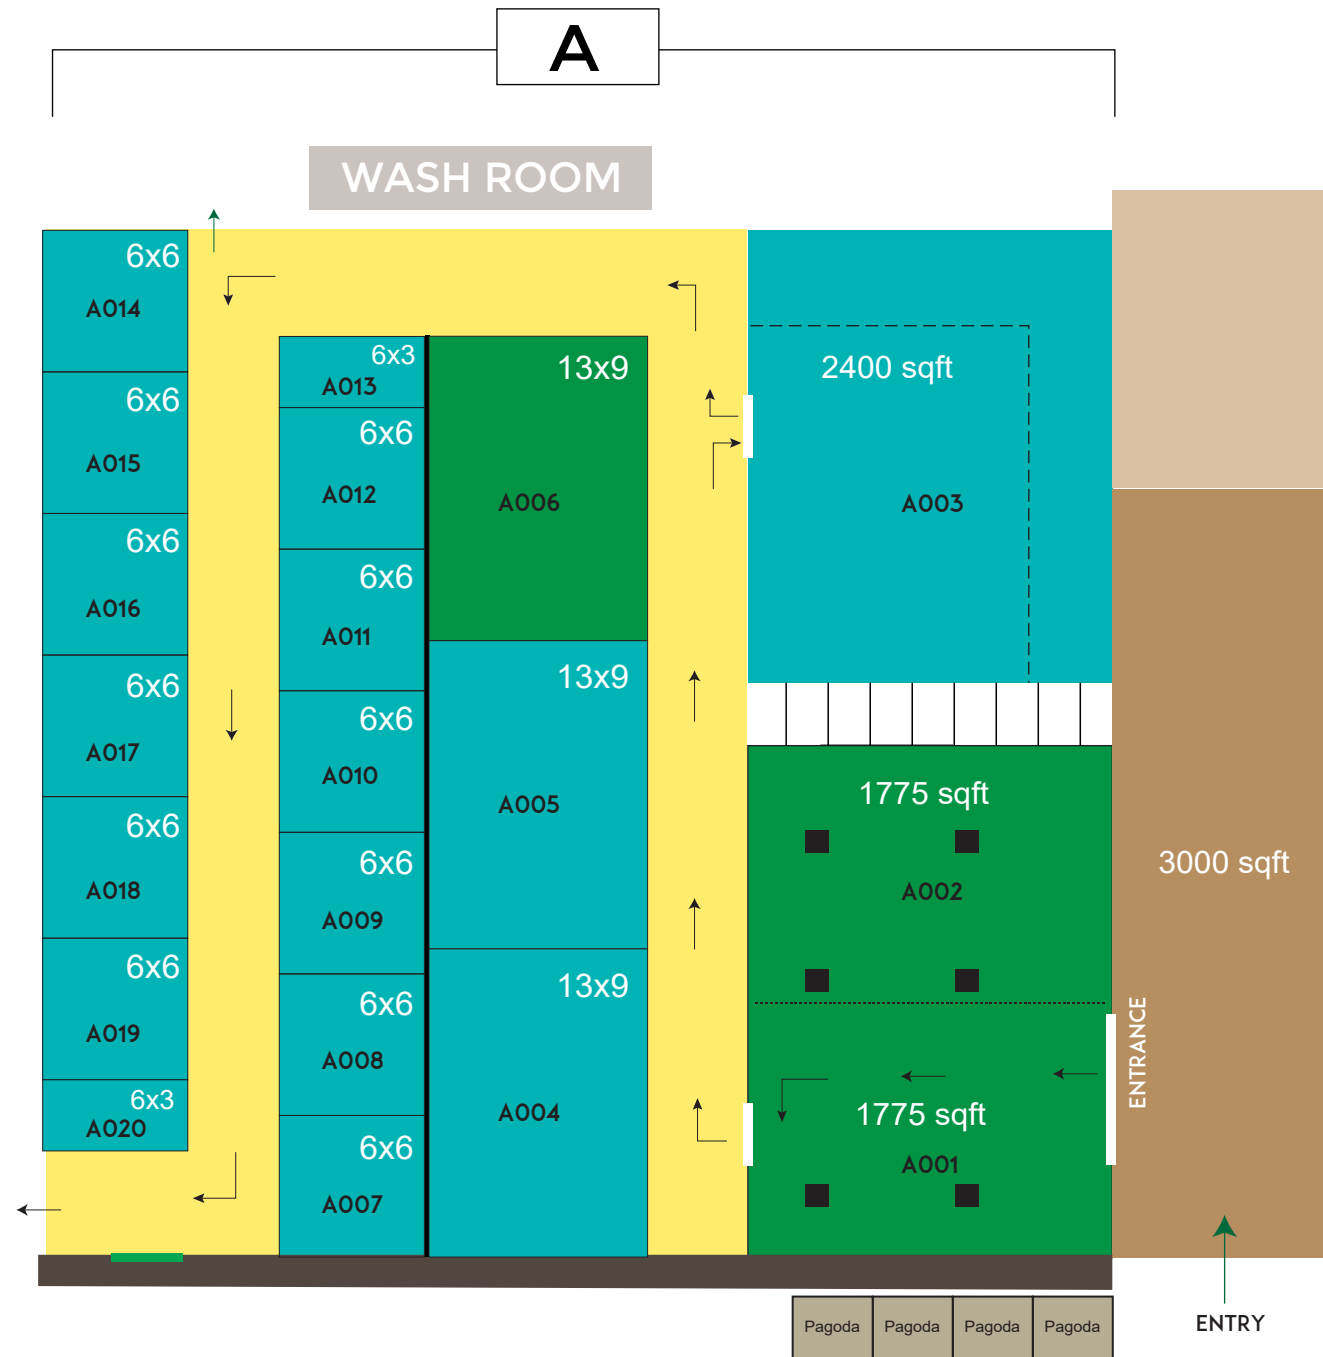

AVAILABLE
 TENTATIVE
 CONFIRMED

3m X 3m Stall

ALL DIMENSIONS ARE IN METERS UNLESS STATED OTHERWISE

DISCLAIMER: THE FLOOR PLAN IS DYNAMIC & IS SUBJECT TO CHANGE. ORGANIZERS RESERVE THE RIGHT TO CHANGE THE FLOOR PLAN WITHOUT ANY INTIMATION

HALL - 1 / PART A
(BARE SPACE)

- AVAILABLE
- TENTATIVE
- CONFIRMED

HALL - 1 / PART B

- AVAILABLE
- TENTATIVE
- CONFIRMED

INTERNATIONAL PAVILION / PART C

- AVAILABLE
- TENTATIVE
- CONFIRMED

HALL - 2 / PART D