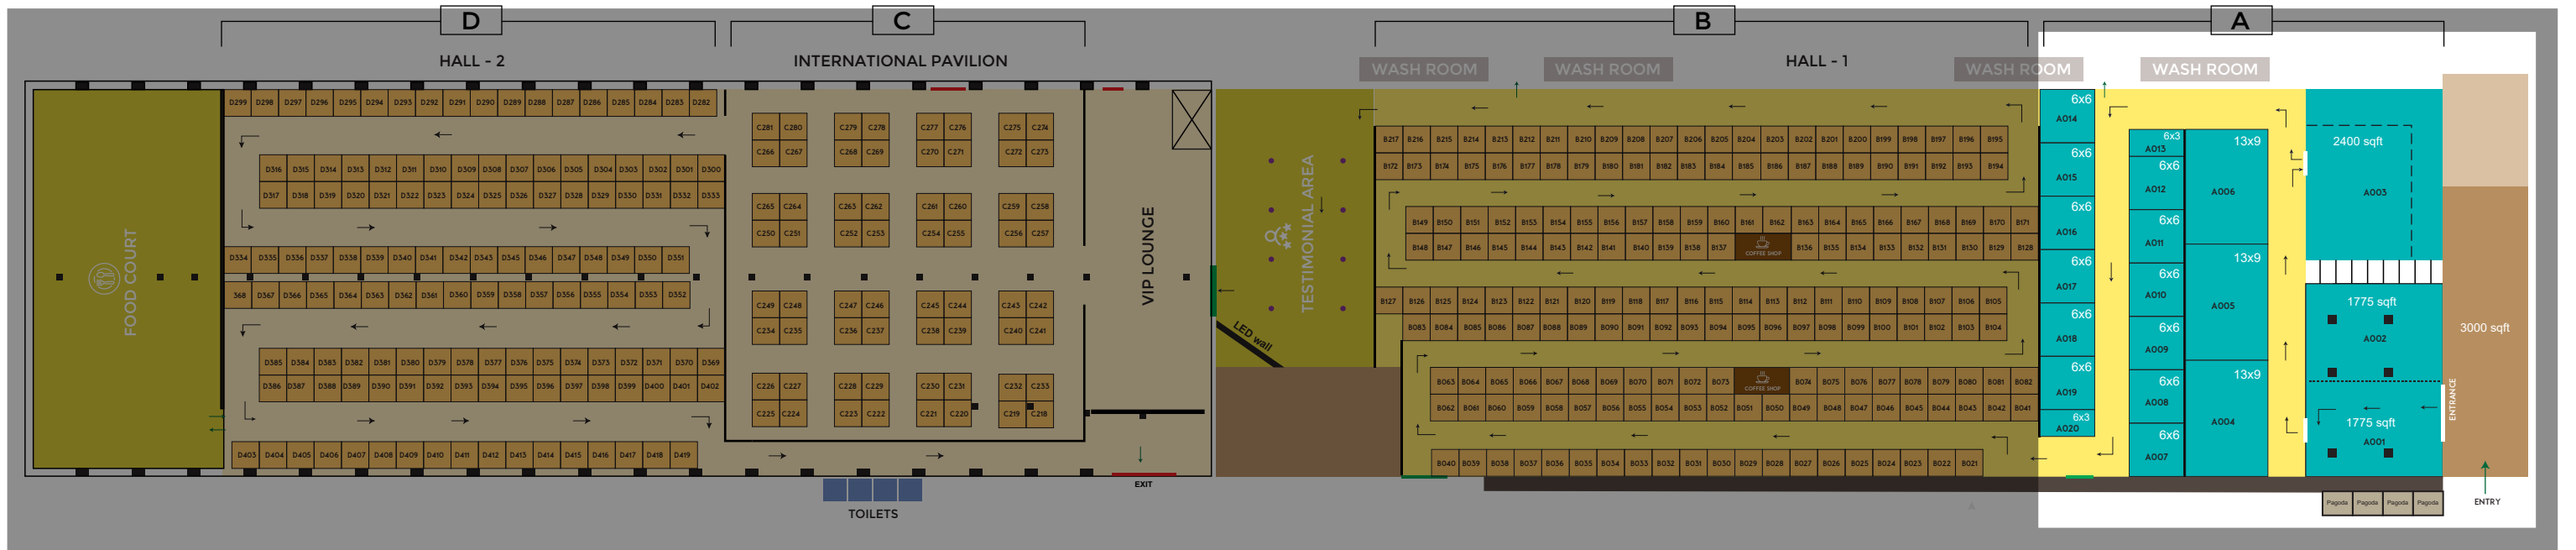

AVAILABLE
 TENTATIVE
 CONFIRMED

3m X 3m Stall

ALL DIMENSIONS ARE IN METERS UNLESS STATED OTHERWISE

DISCLAIMER: THE FLOOR PLAN IS DYNAMIC & IS SUBJECT TO CHANGE. ORGANIZERS RESERVE THE RIGHT TO CHANGE THE FLOOR PLAN WITHOUT ANY INTIMATION

HALL - 1 / PART A
(BARE SPACE)

- AVAILABLE
- TENTATIVE
- CONFIRMED

HALL - 1 / PART B

- AVAILABLE
- TENTATIVE
- CONFIRMED

INTERNATIONAL PAVILION / PART C

- AVAILABLE
- TENTATIVE
- CONFIRMED

HALL - 2 / PART D