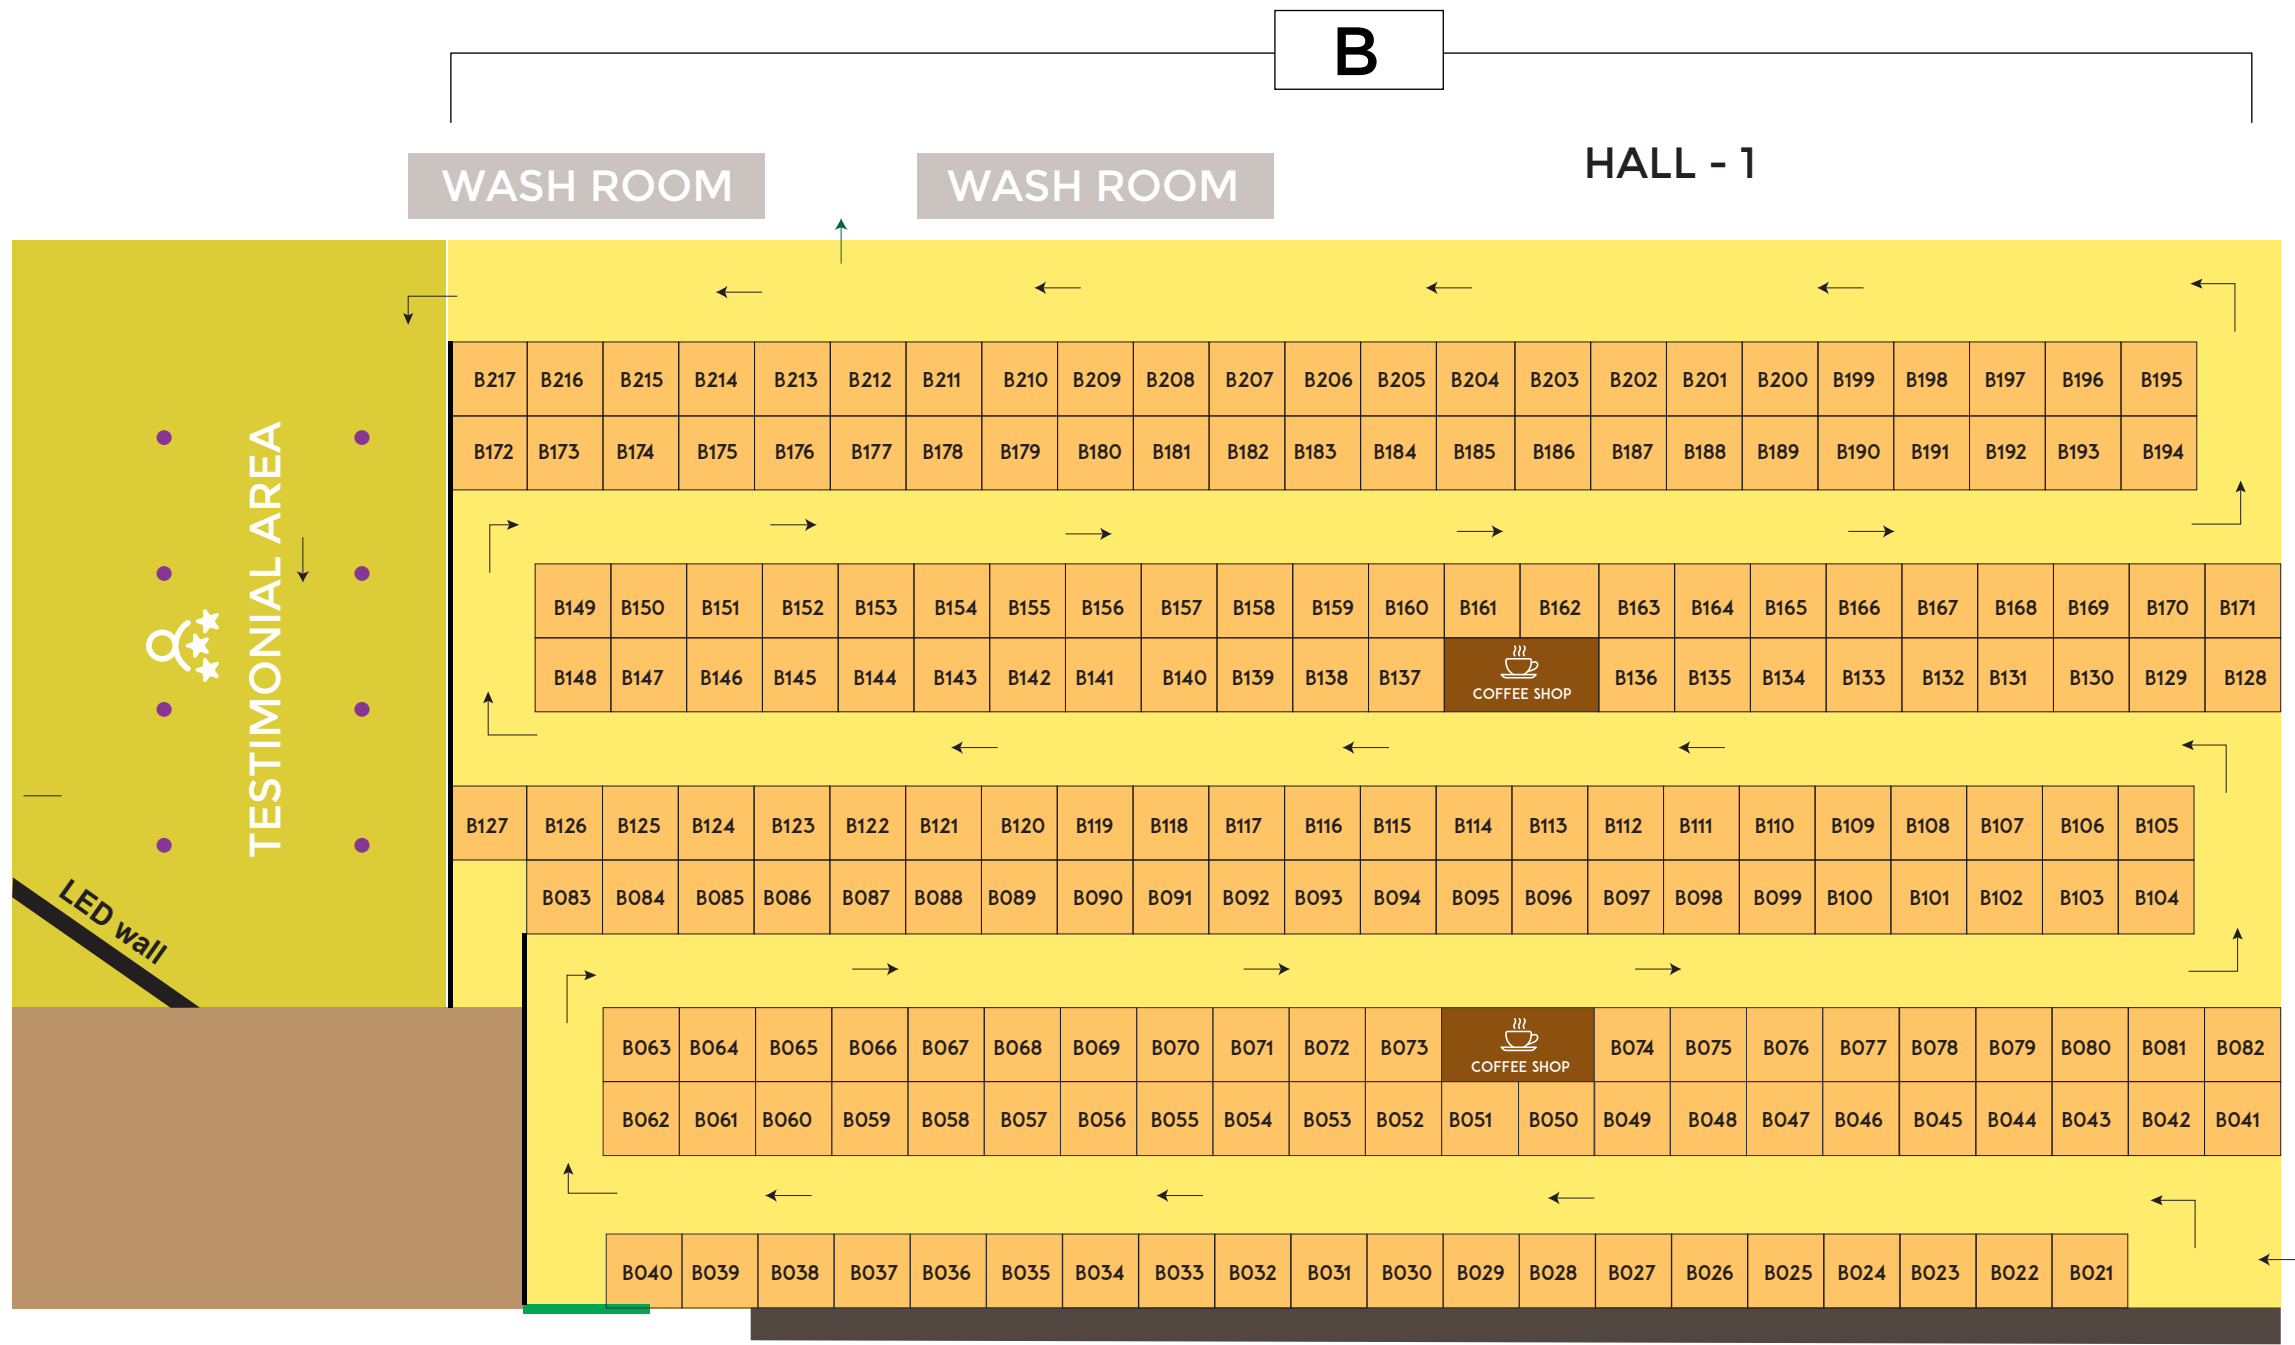

AVAILABLE
 TENTATIVE
 CONFIRMED

3m X 3m Stall

ALL DIMENSIONS ARE IN METERS UNLESS STATED OTHERWISE

DISCLAIMER: THE FLOOR PLAN IS DYNAMIC & IS SUBJECT TO CHANGE. ORGANIZERS RESERVE THE RIGHT TO CHANGE THE FLOOR PLAN WITHOUT ANY INTIMATION

HALL - 1 / PART A
(BARE SPACE)

- AVAILABLE
- TENTATIVE
- CONFIRMED

HALL - 1 / PART B

- AVAILABLE
- TENTATIVE
- CONFIRMED

INTERNATIONAL PAVILION / PART C

- AVAILABLE
- TENTATIVE
- CONFIRMED

HALL - 2 / PART D

- AVAILABLE
- TENTATIVE
- CONFIRMED

ADLUX International
Convention & Exhibition Centre

© 2019 HINDUSTAN
INTERNATIONAL
FURNITURE FAIR

2019
DECEMBER
14 15 16
ADLUX INTERNATIONAL
CONVENTION &
EXHIBITION
CENTRE
KOCHI, KERALA