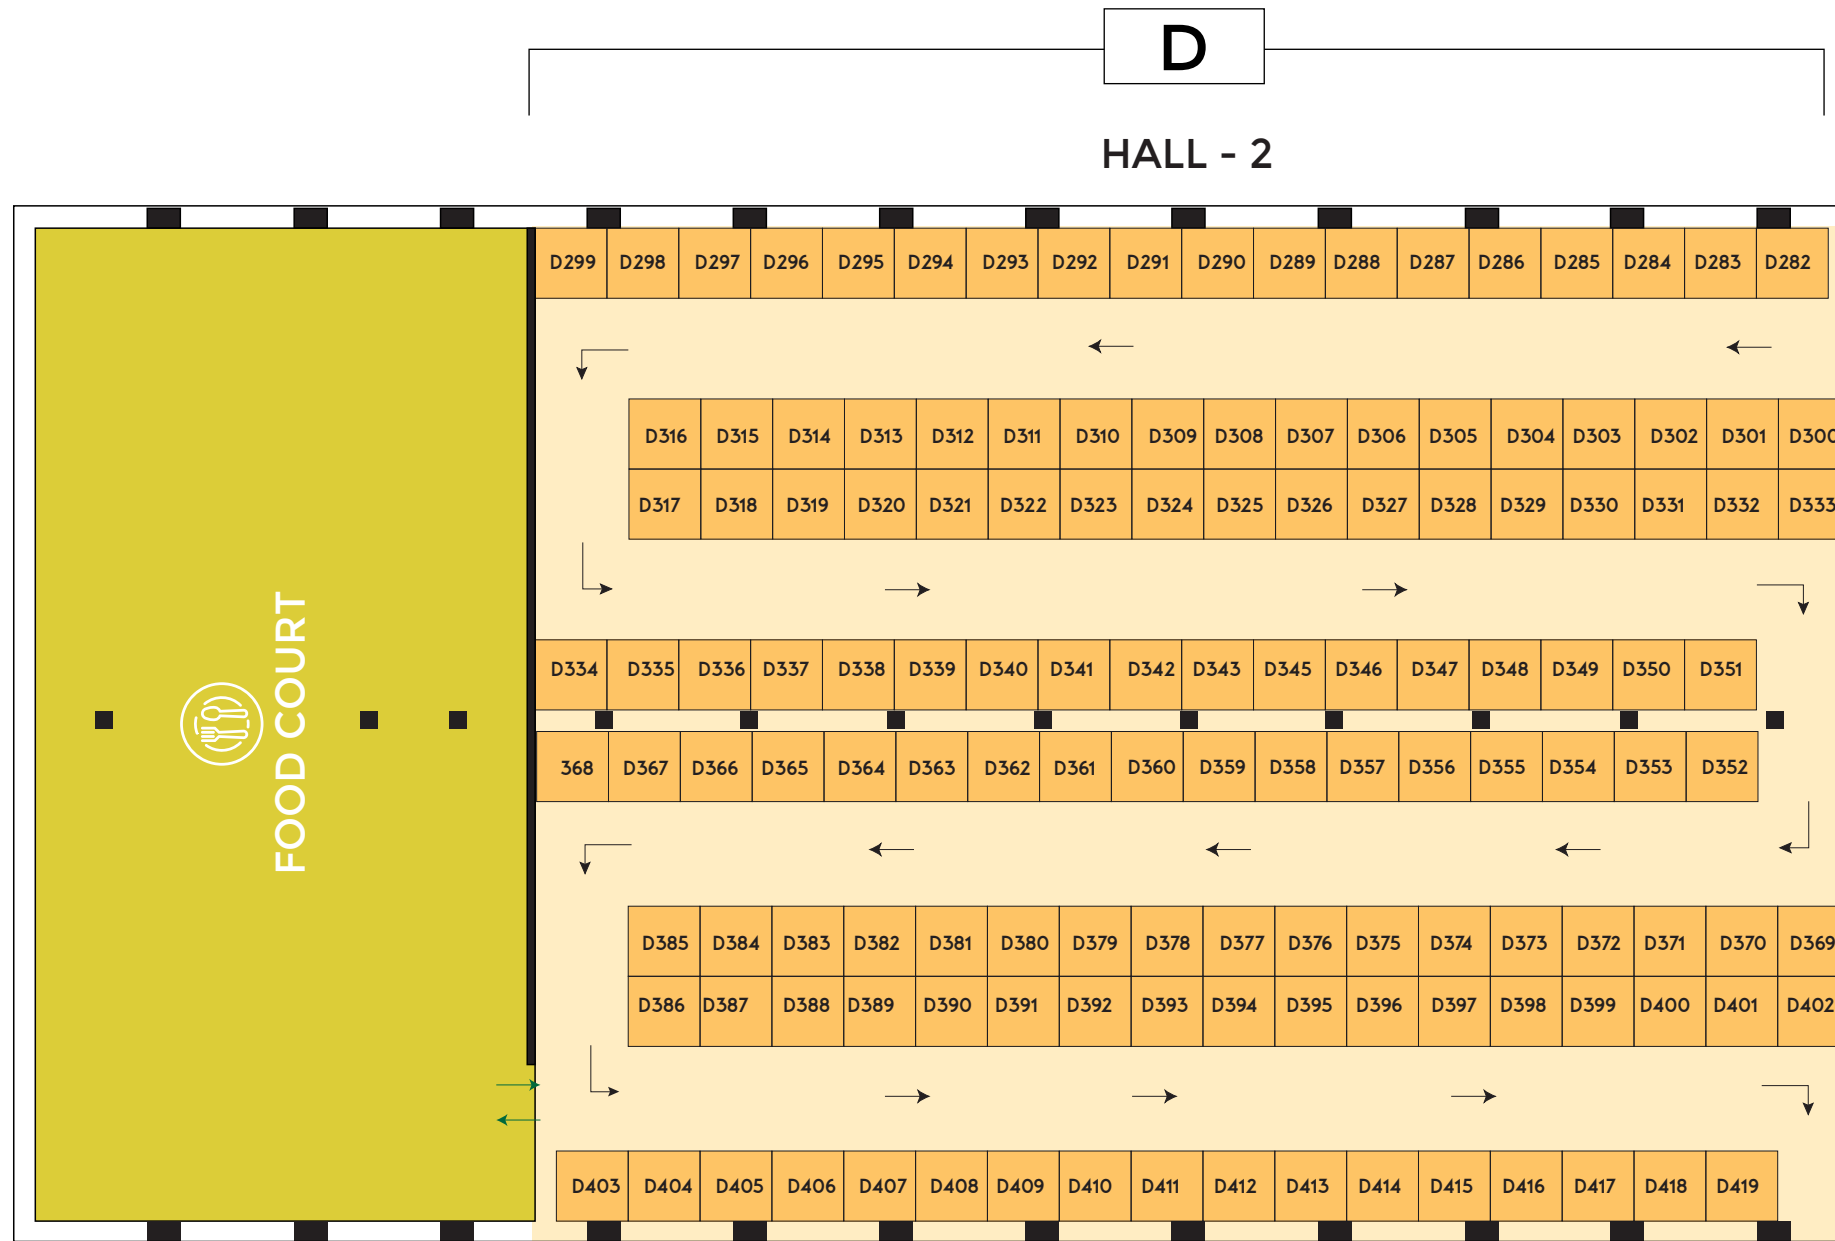

AVAILABLE
 TENTATIVE
 CONFIRMED

3m X 3m Stall

ALL DIMENSIONS ARE IN METERS UNLESS STATED OTHERWISE

DISCLAIMER: THE FLOOR PLAN IS DYNAMIC & IS SUBJECT TO CHANGE. ORGANIZERS RESERVE THE RIGHT TO CHANGE THE FLOOR PLAN WITHOUT ANY INTIMATION

HALL - 1 / PART A
(BARE SPACE)

- AVAILABLE
- TENTATIVE
- CONFIRMED

HALL - 1 / PART B

- AVAILABLE
- TENTATIVE
- CONFIRMED

INTERNATIONAL PAVILION / PART C

- AVAILABLE
- TENTATIVE
- CONFIRMED

HALL - 2 / PART D