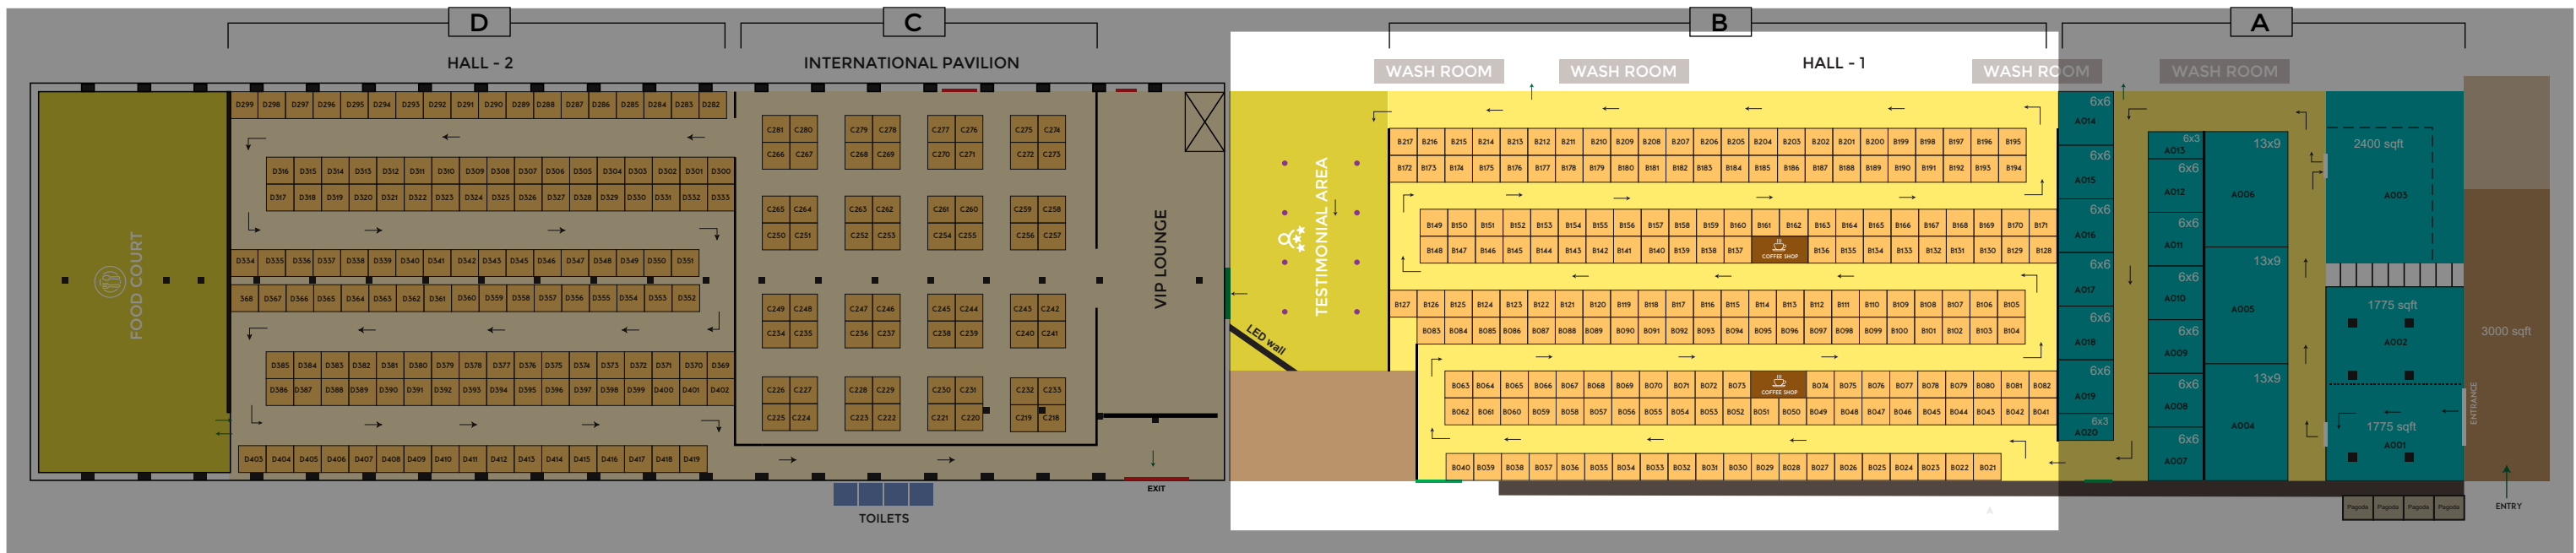

AVAILABLE
 TENTATIVE
 CONFIRMED

3m X 3m Stall

ALL DIMENSIONS ARE IN METERS UNLESS STATED OTHERWISE

DISCLAIMER: THE FLOOR PLAN IS DYNAMIC & IS SUBJECT TO CHANGE. ORGANIZERS RESERVE THE RIGHT TO CHANGE THE FLOOR PLAN WITHOUT ANY INTIMATION

HALL - 1 / PART A
(BARE SPACE)

- AVAILABLE
- TENTATIVE
- CONFIRMED

HALL - 1 / PART B

- AVAILABLE
- TENTATIVE
- CONFIRMED

INTERNATIONAL PAVILION / PART C

- AVAILABLE
- TENTATIVE
- CONFIRMED

HALL - 2 / PART D